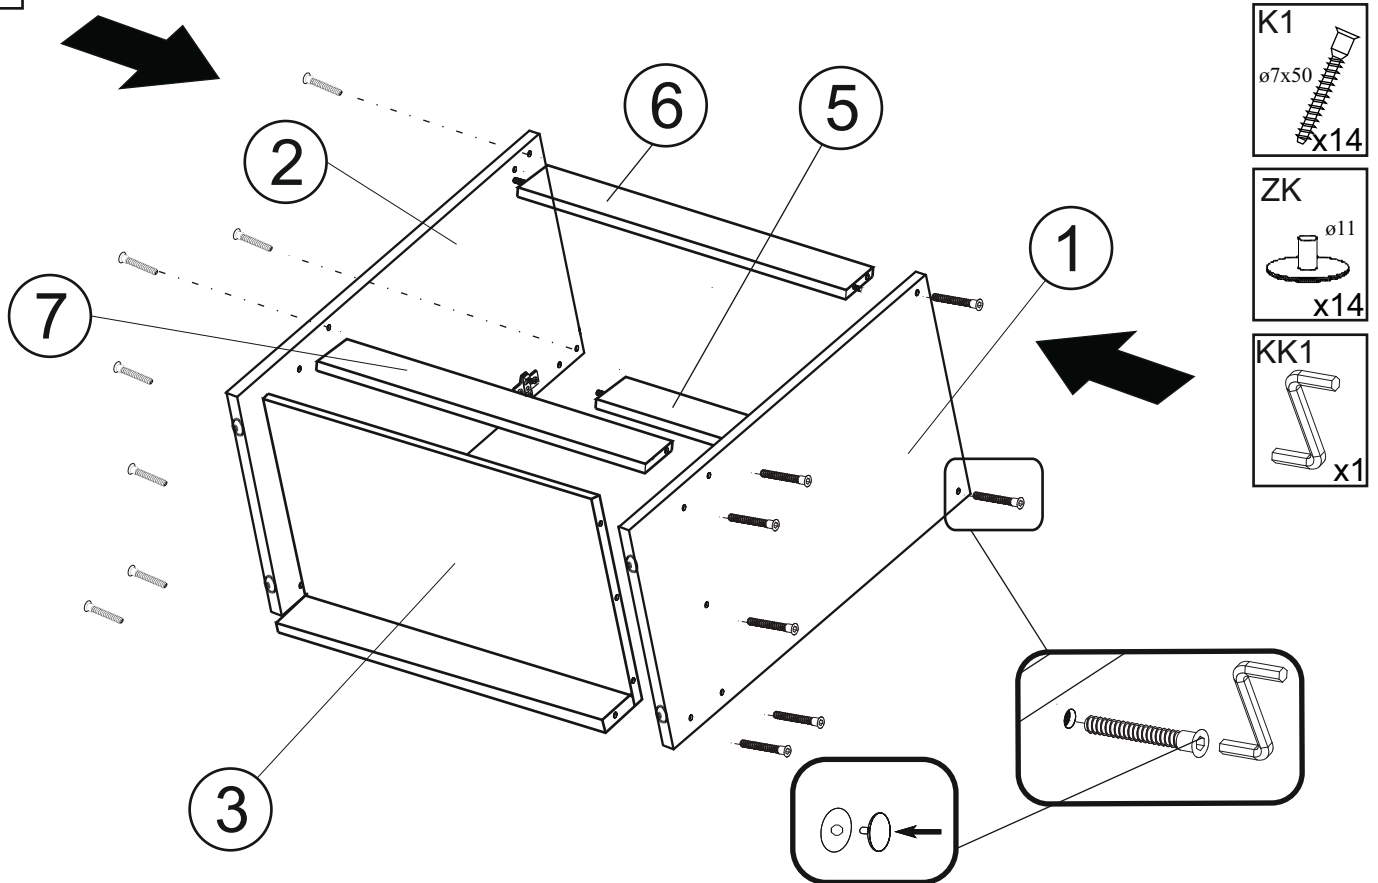

A

VANESSA 200/72 FSC
Dół 80 Zlew / Bottom 80 Sink

6/24

04